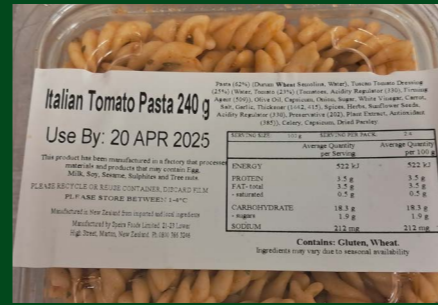

Daily meals by central production kitchens

Friday 11th April 2025

Auckland

Blenheim

Christchurch

Dunedin

Edgecumbe

Gisborne